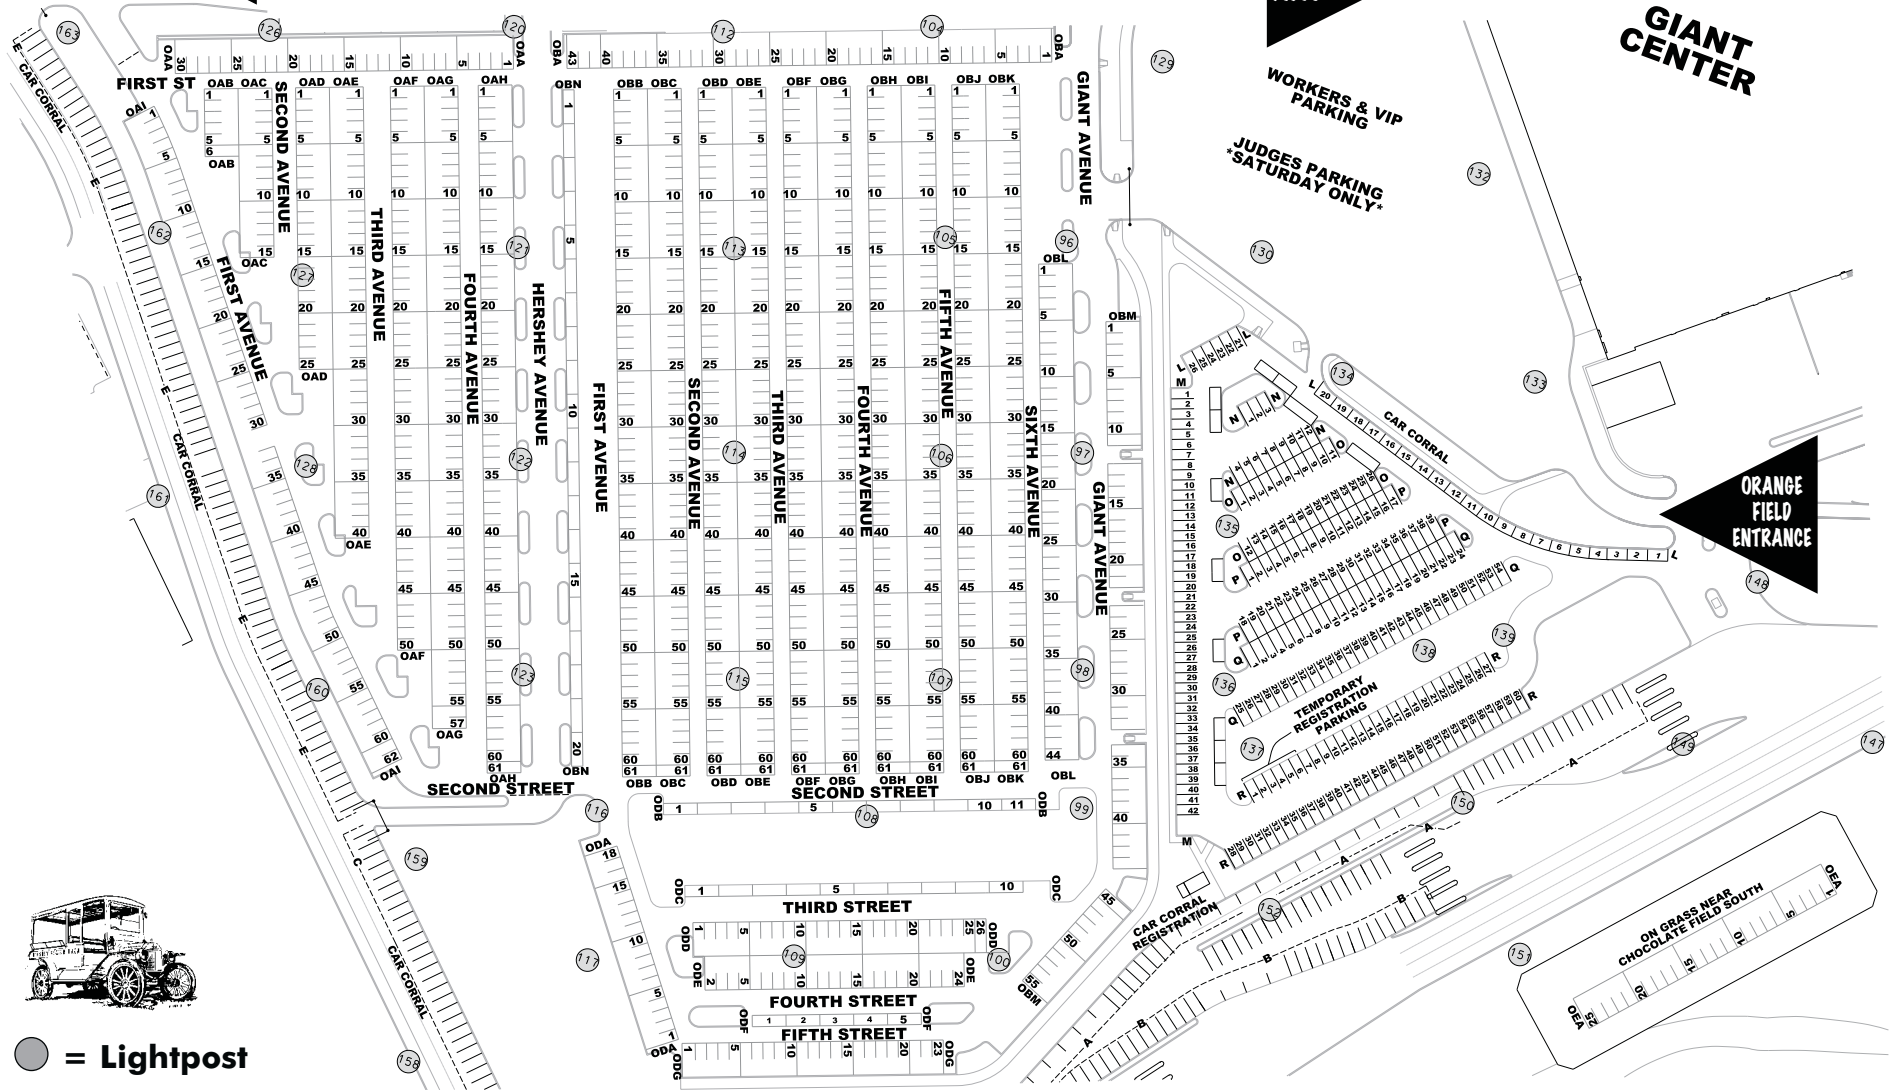

# ORANGE FIELD

# HERSHEY 2011

**GIANT CENTER**

● = Lightpost