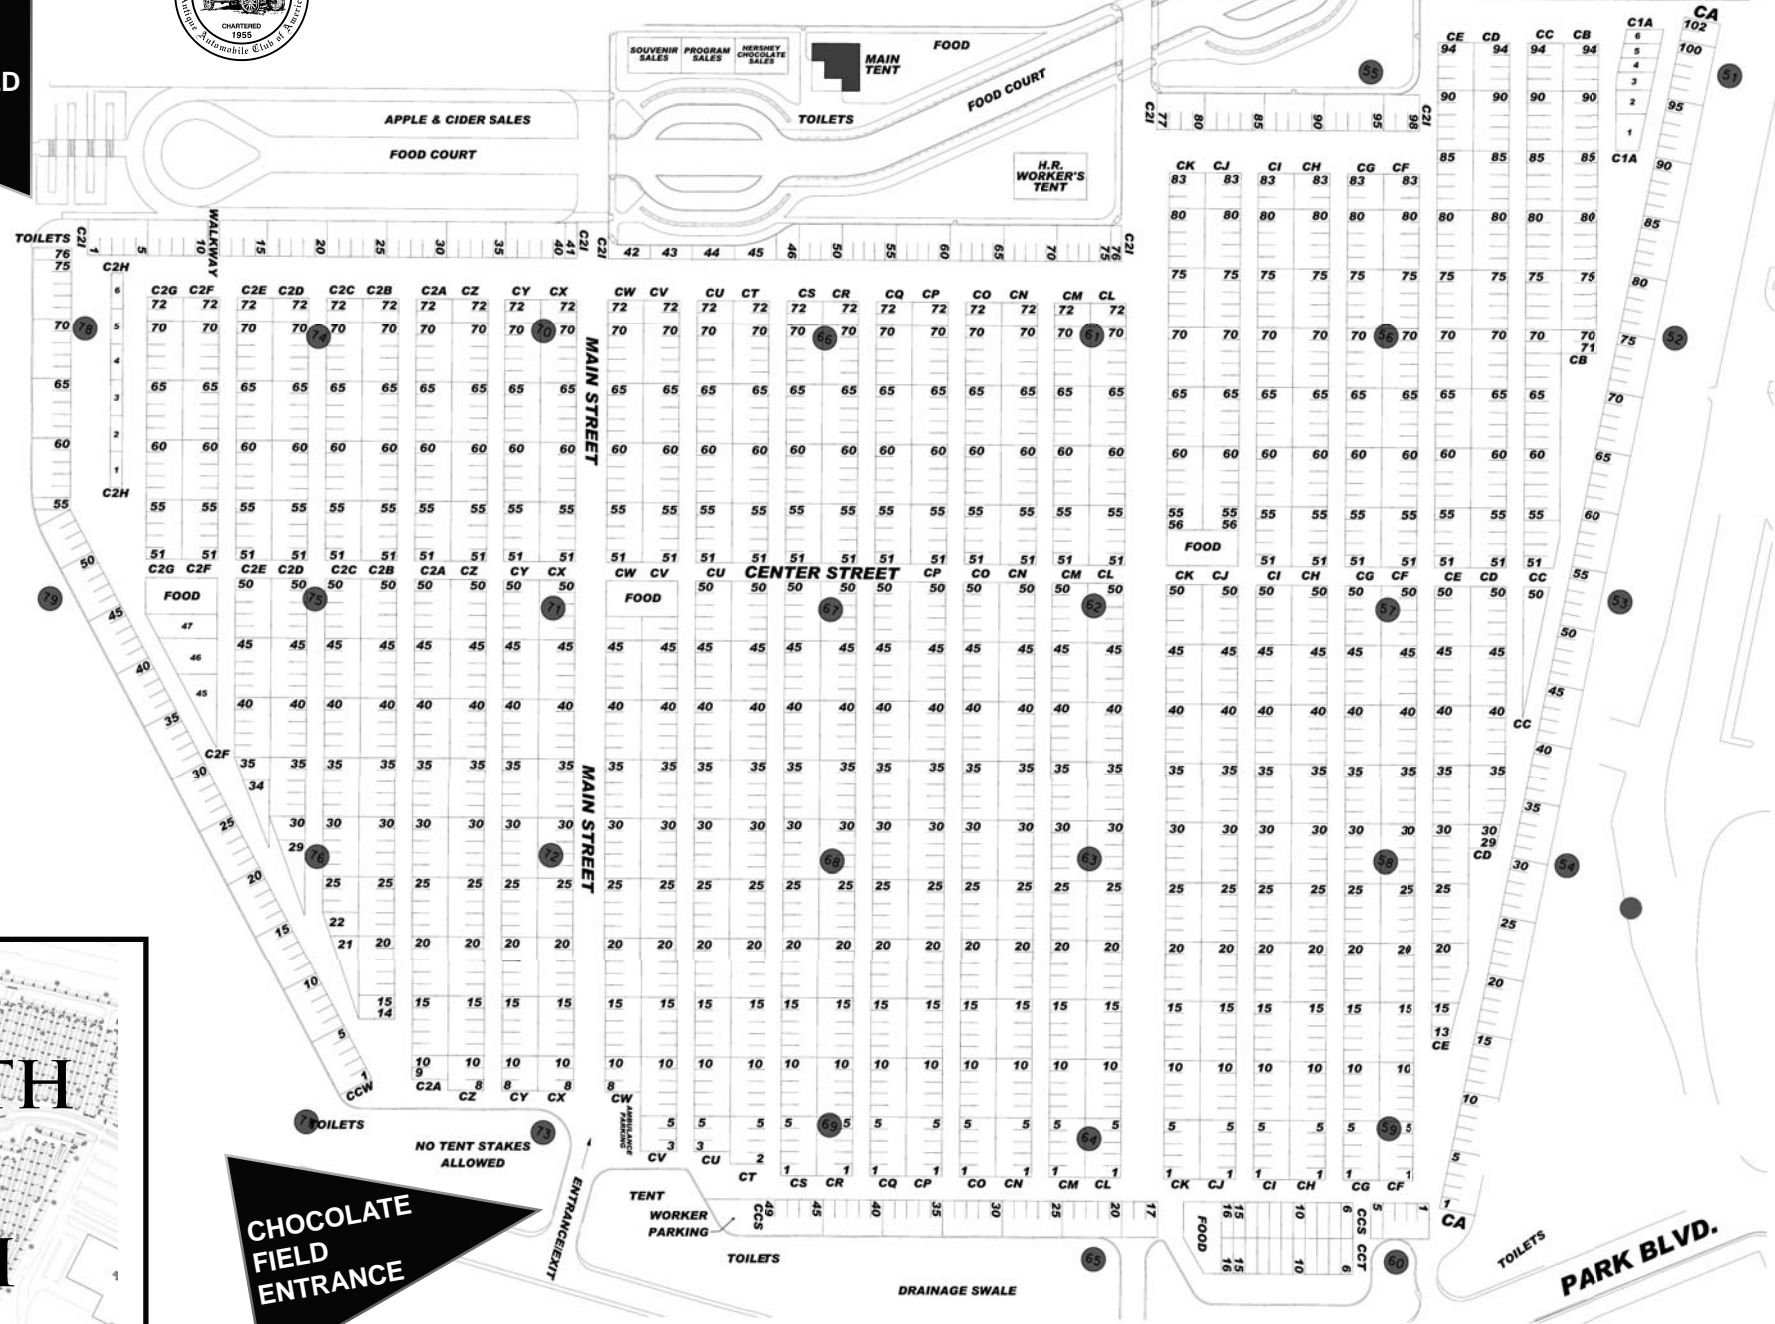

# CHOCOLATE FIELD SOUTH 2009

## HERSHEY AACA NATIONAL FALL MEET

PARK BLVD.

○ = Lightpost

PARK BLVD.